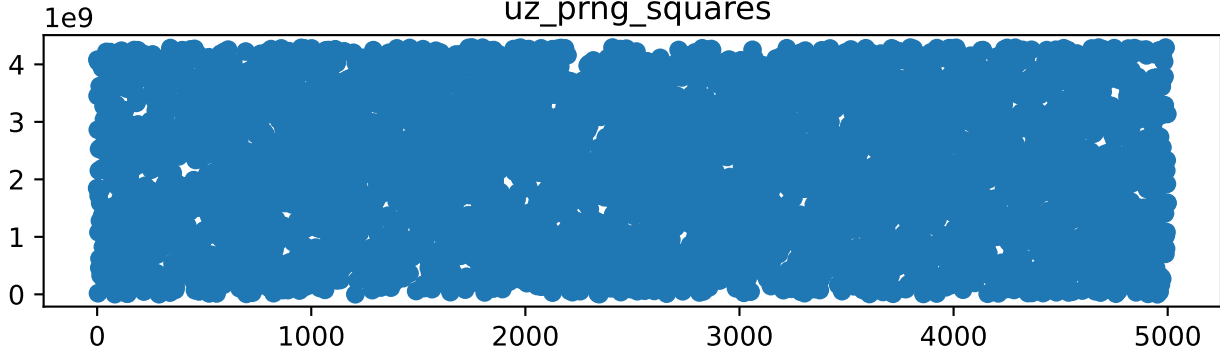

Random uint32
numbers from
uz_prng_squares

Histogram
of Squares
with mean:2165770359.04