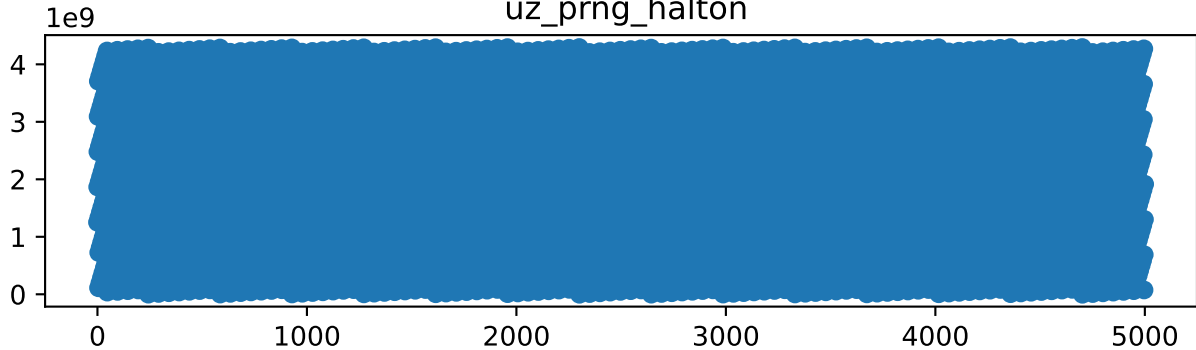

Random uint32
numbers from
uz_prng_halton

Histogram
of Halton Sequence
with mean:2146582592.7354