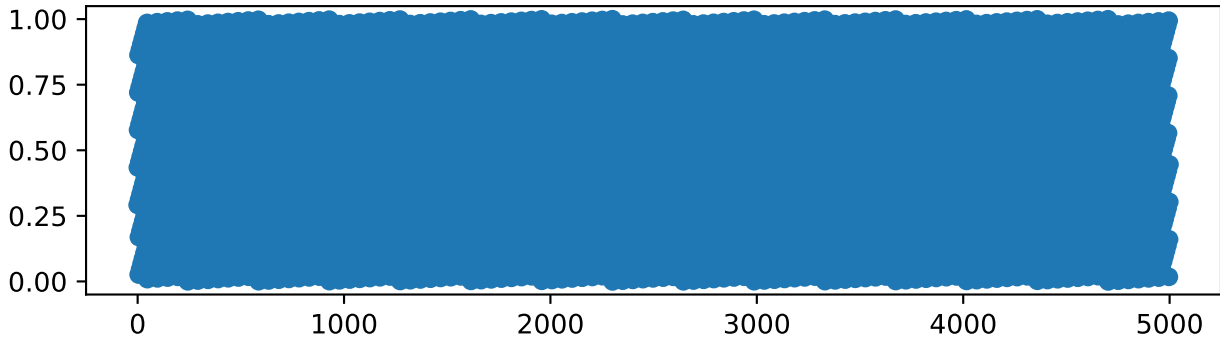

Random float  
numbers from  
uz\_prng\_halton

Histogram  
of Halton Sequence  
with mean:0.4997902