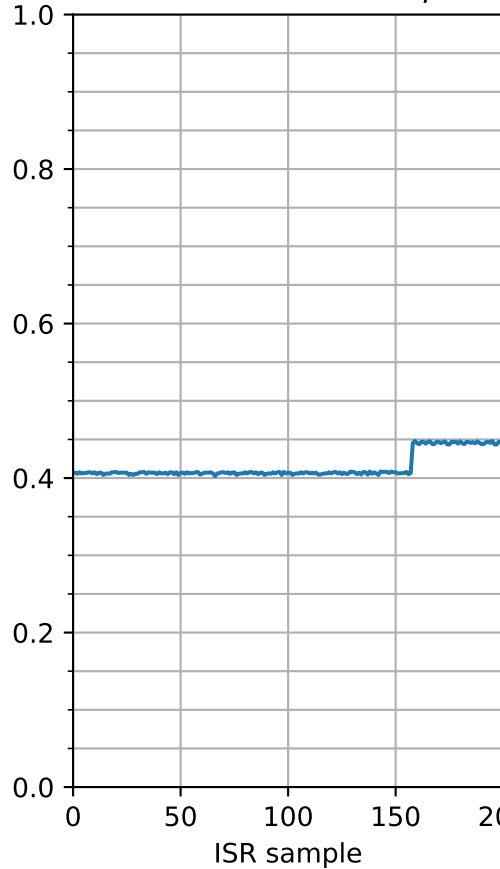

Execution time to generate one random uint32_t

Halton mean= $0.42\ \mu\text{s}$

MTwister mean= $0.16\ \mu\text{s}$

Squares mean= $0.2\ \mu\text{s}$

PCG mean= $0.14\ \mu\text{s}$

Xoshiro128 mean= $0.13\ \mu\text{s}$