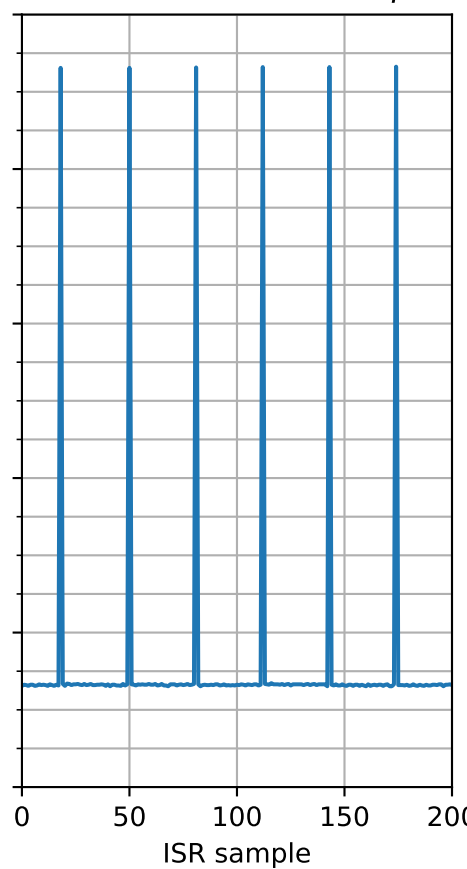

Execution time to generate one random uint32_t

Halton mean= $0.42\ \mu\text{s}$

MTwister mean= $0.16\ \mu\text{s}$

Squares mean= $0.2\ \mu\text{s}$

PCG mean= $0.14\ \mu\text{s}$

Xoshiro128 mean= $0.13\ \mu\text{s}$